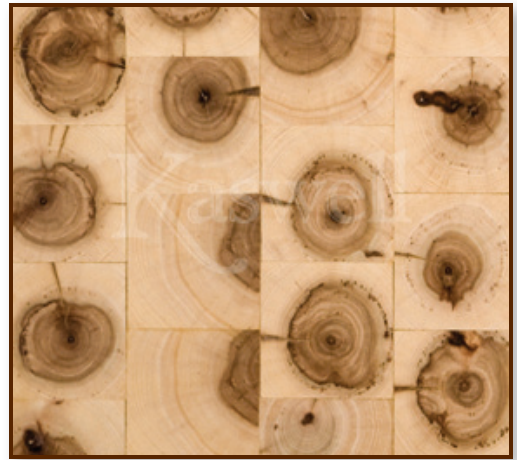

Kaswell Flooring Systems

END GRAIN HICKORY RECLAIMED

Product:	End Grain
Species:	Hickory-Reclaimed
Format:	Individual blocks
Sizes:	¾" depth minimum. Individual block face size from 3"x 3" to 6"x 6". Custom sizes available upon request.
Finish options:	Unfinished
Adhesive:	Custom sizes available upon request.