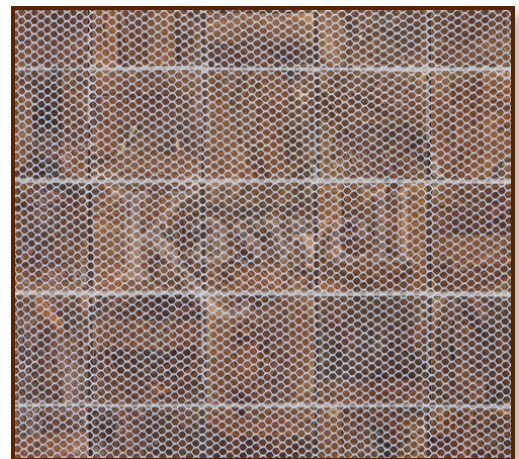

Kaswell Flooring Systems

END GRAIN MIXED OAK MOSAIC

Product:	End Grain
Species:	Mixed Oak
Format:	Mosaic, mesh backed
Sizes:	5/16" depth, 3/4" x 3/4" face size, with 1/16" joint size, with 1.16 square feet per sheet, 10 sheets per box, 11.6 square feet per box, 15.40 lbs. per box.
Finish options:	Unfinished
Adhesive:	Bostik Urethane Adhesive
Grout:	Kaswell flexible grout

Mosaic tiles shown **with** Bostik grout.

Mosaic tiles shown **without** Bostik grout.

Mosaic tiles with mesh backing.