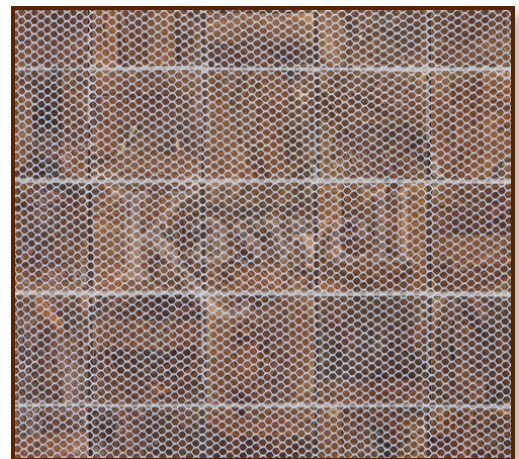

## END GRAIN CANDY BAR MOSAIC

<b>Product:</b>	End Grain
<b>Species:</b>	Mixed
<b>Format:</b>	Mosaic, mesh backed
<b>Sizes:</b>	5/16" depth, 2½" x 2½" face size, with 1/16" joint size, with 1.15 square feet per sheet, 10 sheets per box, 11.50 square feet per box, 17.70 lbs. per box.
<b>Finish options:</b>	Unfinished
<b>Adhesive:</b>	Bostik Urethane Adhesive
<b>Grout:</b>	Kaswell flexible grout

Mosaic tiles shown **with** Bostik grout.

Mosaic tiles shown **without** Bostik grout.

Mosaic tiles with mesh backing.